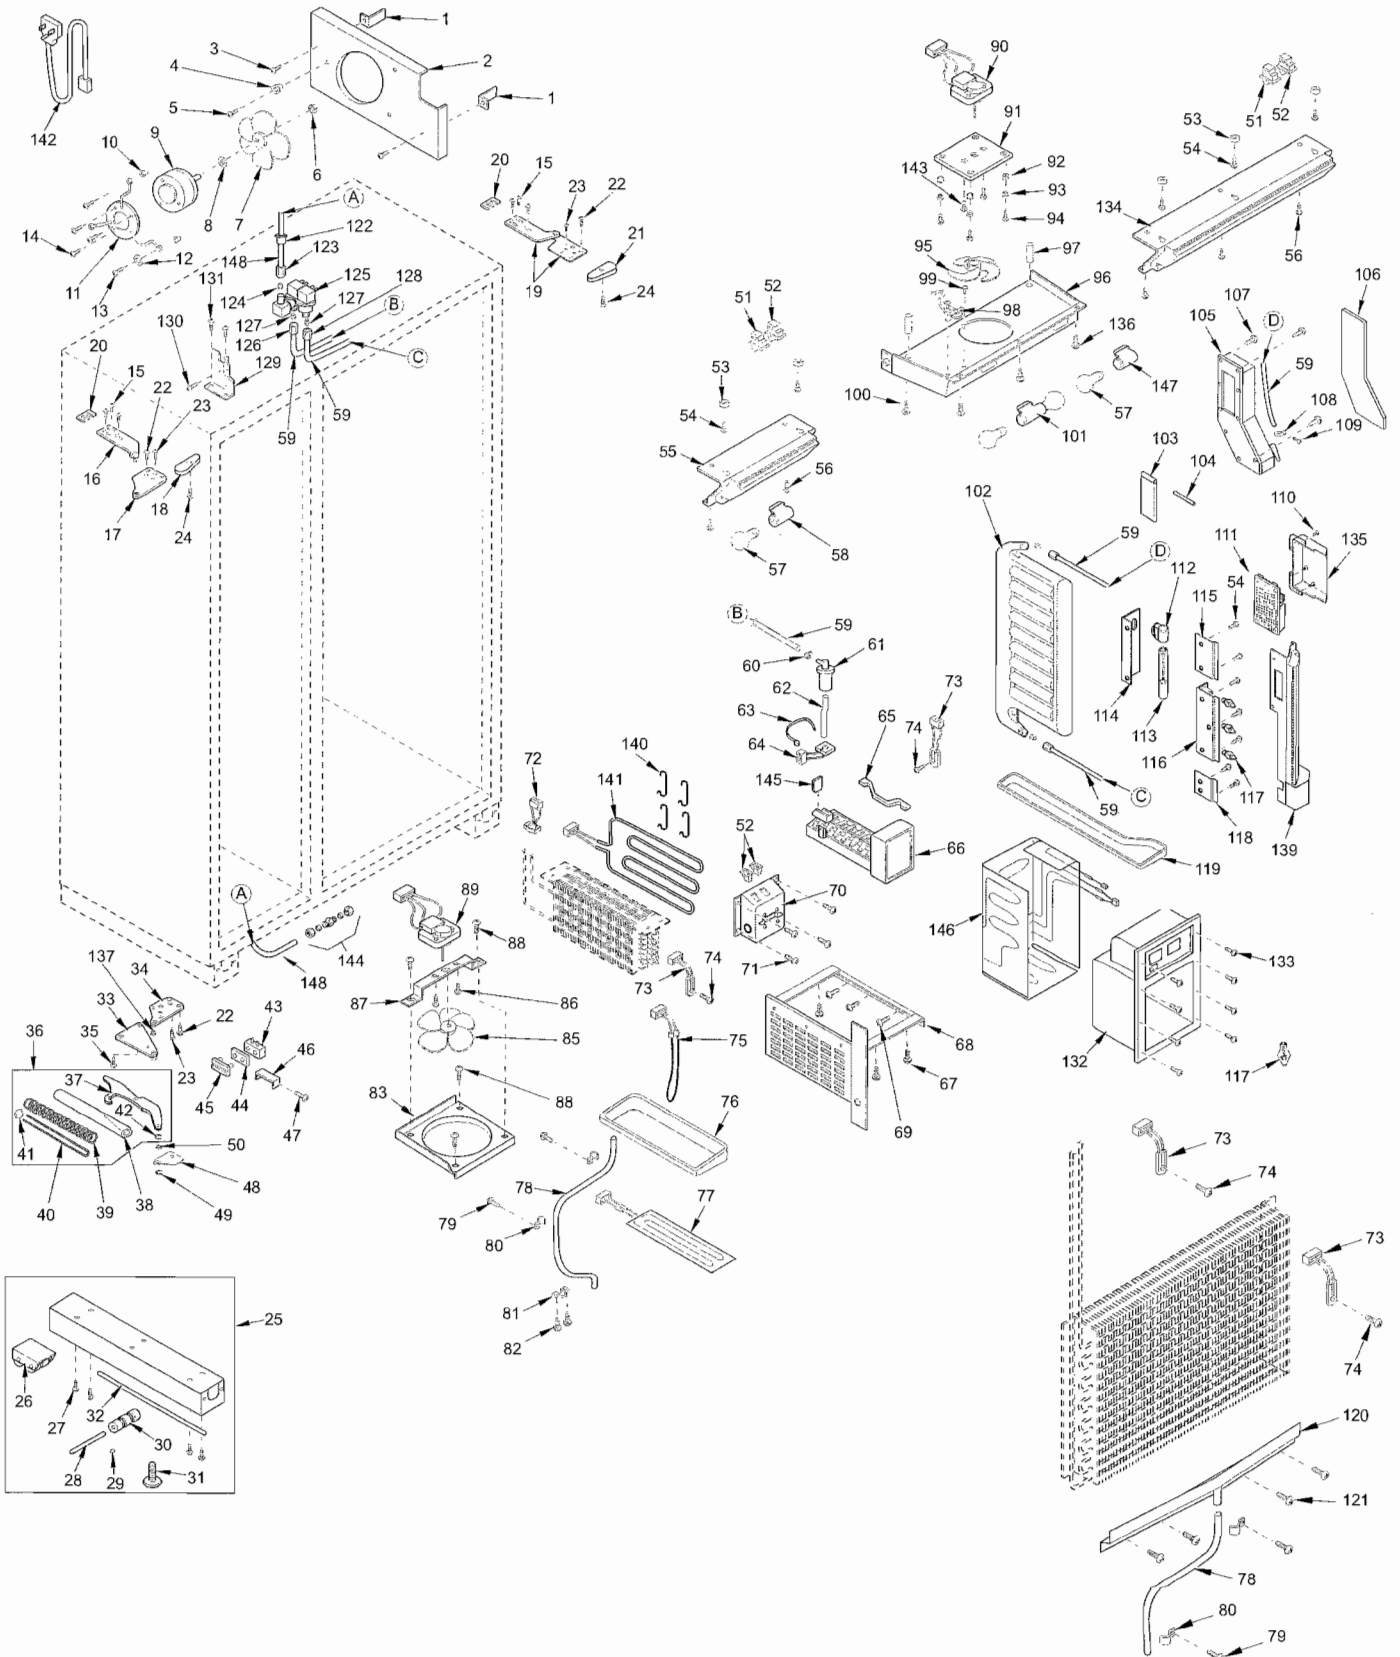

680 DOOR VIEW

**680 COSMETIC VIEW**

103- Blocking Kit  
(Not Shown)

680 MECHANICAL VIEW (1 of 2)

680 MECHANICAL VIEW (2 of 2)

**680 SEALED SYSTEM VIEW**

24 - Suction Line Drier  
(Not Shown)

690 DOOR PARTS LIST