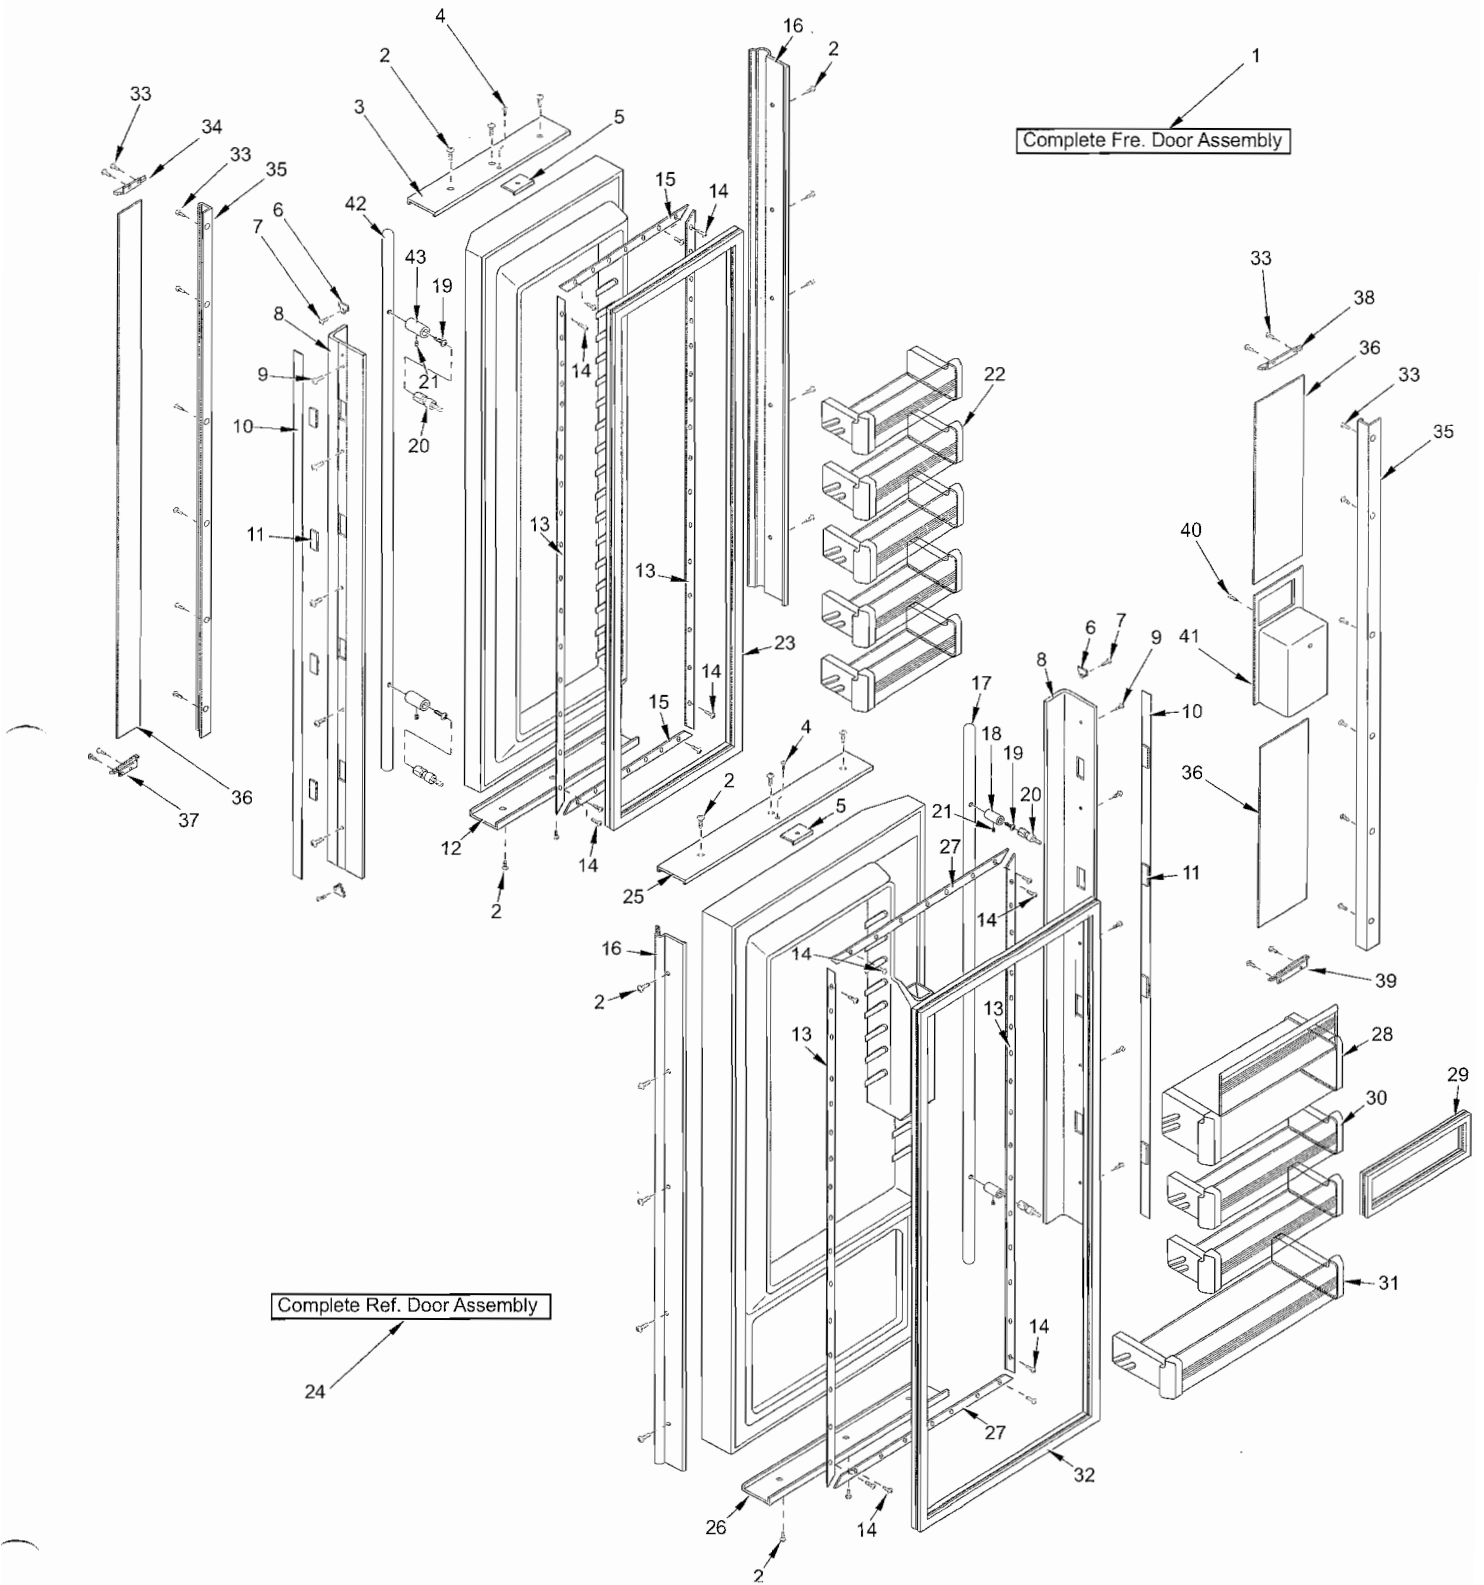

680 DOOR VIEW