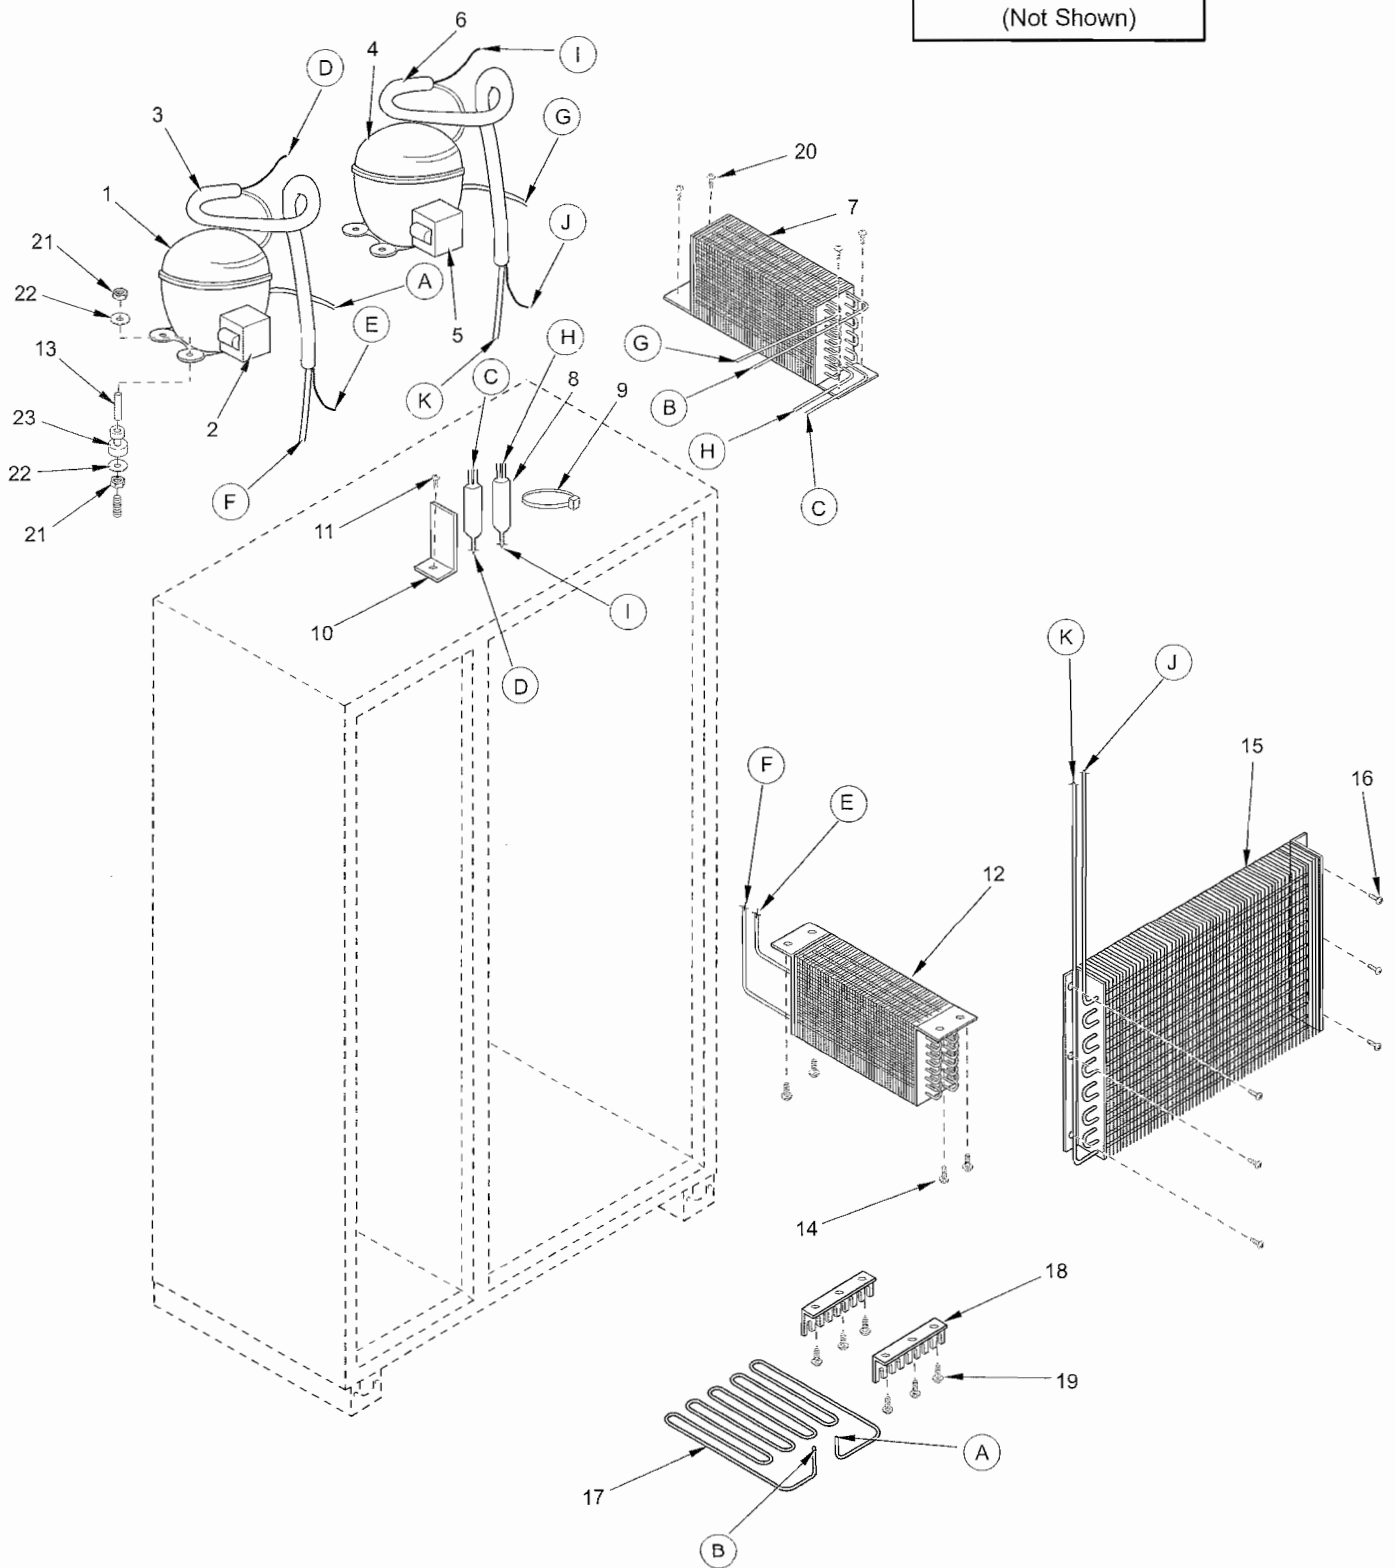

680 SEALED SYSTEM VIEW

24 - Suction Line Drier
(Not Shown)

690 DOOR PARTS LIST

Ref #	Part #	Description	Ref #	Part #	Description
1	4132605	Fre Door Assy-Framd(See SN Breaks)	28	4330600	Dairy Compartment Assembly
	4132975	Fre Door Assy-Framd(See SN Breaks)	29	3211840	Dairy Compartment Gasket
	4132625	Fre Door Assy - SS (See SN Breaks)	30	4330590	Upper Refrig. Door Shelf Assembly
	4133195	Fre Door Assy - SS (See SN Breaks)	31	4330470	Refrig. Door Shelf Assembly (Regular)
2	6200720	Screw, #8-18 x 1/2 PH Truss HD		4330520	Gallon Door Shelf Assy (Sales Acc.)
3	2230603	Door Trim, Top; Freezer	32	3212110	Door Gasket, Refrigerator
4	6200720	Screw, #8-18 x 1/2 PH Truss HD	33	6200840	Screw, #10 x 1/2" PH FH AB SS
5	4200940	Switch Depressor (Includes Screw)	34	3413451	Top Trim Filler, Freezer Door
6	3413340	Handle/Trim End Cap	35	3511470	Vertical Trim Strip
7	6180160	Rivet, Open End Blind, 1/8" X 3/16"	36	P1/P2	Hndl Insrt-Brt White / Almond Buff
8	4132650	Door Handle Assy, 67.88"		P3/P4	Handle Insert-Camel/Adobe
9	6201300	Tapping Screw, #8 x 1/2"		P5	Handle Insert-Brushed Pewter
10	4131860	Handle/Trim Molding Assembly		P6/P7	Hndl Insrt-Smoke Gray / Charcoal
11	3451000	Magnet, Trim Strip - 3"		P8/P9	Hndl Insrt-Port Brown / Black Slate
12	2230604	Door Trim, Bottom; Freezer		P10	Handle Insert-Stainless Steel
13	3420260	Gasket Retainer, 66.875"		P11	Handle Insert-White Enamel
14	6200410	Screw, #8 x 1/2" Slot Head Hex		P12	Handle Insert-Avocado Enamel
15	3420140	Gasket Retainer, 16.125"		P13	Handle Insert-Harvest Gold Enamel
16	3511131	Door Trim, Hinge Side - Mitered Corner		P14	Handle Insert-Almond Enamel
	3511130	Door Trim, Hinge Side - (SS Model)		P15	Handle Insert-Coffee Enamel
17	4132630	Handle Assy, SS 7/8"D X 43"L-Ref (Incl Stnd-off) (See SN Breaks)	37	3413452	Bottom Trim Filler, Freezer Door
	4133100	Handle Assy, SS 1"D Rnd-Ref (Incl Stnd-off) (See SN Breaks)	38	3413441	Top Trim Filler, Refrig. Door
	4133650	Handle Assy, SS 1"D Blnt-Ref (Incl Stnd-off) (See SN Breaks)	39	3413442	Bottom Trim Filler, Refrig. Door
	4133740	Handle Assy, SS OBR Standoff-Ref (See SN Breaks)	40	6200900	Screw, #8 x 1/2" PH FH Hi-lo
18	3511490	Refrig Hndl Stand-off, 7/8"D / 3.5 Deg. (See SN Breaks)	41	G1	Glass Well-Bright White
	3511850	Refrig Hndl Stand-off, 1"D / 3.5 Deg. (See SN Breaks)		G2	Glass Well-Almond Buff
	3512170	Standoff, SS Oval, Ref 4 Deg.		G3	Glass Well-Camel
19	6110720	Bolt #10-24X1/2 Socket HD Cap		G4	Glass Well-Adobe
20	3511520	Handle Mounting Stud		G5	Glass Well-Brushed Pewter
21	6110730	Set Screw #10-32 X 1/4 SS Cone		G6	Glass Well-Smoke Gray
22	4330460	Fre Door Shelf Assy (See SN Breaks)		G7	Glass Well-Charcoal
	4330660	Fre Door Shelf Assy (See SN Breaks)		G8	Glass Well-Port Brown
23	3211090	Door Gasket, Fre (See SN Breaks)		G9	Glass Well-Black Slate
	3212090	Door Gasket, Fre (See SN Breaks)		3413410	Glass well-Stnl's Steel (SS Model Only)
24	4132595	Ref Door Assy-Framd(See SN Breaks)	42	4132640	Fr Hndl Assy,7/8"DX43"L (Incl Stnd-off) (See SN Breaks)
	4132965	Ref Door Assy-Framd(See SN Breaks)		4133110	Fre Hndl Assy,1"DX43"L (Incl Stnd-off) (See SN Breaks)
	4132615	Ref Door Assy- SS (See SN Breaks)		4133660	Handle Assy, Fre 1"D X 43"L (Blunt) (Incl. Stand-offs) - (See SN Breaks)
	4133185	Ref Door Assy- SS (See SN Breaks)	43	3511480	Fre. Handle Stand-off, 7/8"D / 10 Deg. (See SN Breaks)
25	2230601	Door Trim, Top; Refrigerator		3511860	Fre. Handle Stand-off, 1"D / 10 Deg. (See SN Breaks)
26	2230602	Door Trim, Bottom; Refrigerator		3152180	Standoff, SS Oval, Fre 10 Deg. (See SN Breaks)
27	3420200	Gasket Retainer, 27.062"