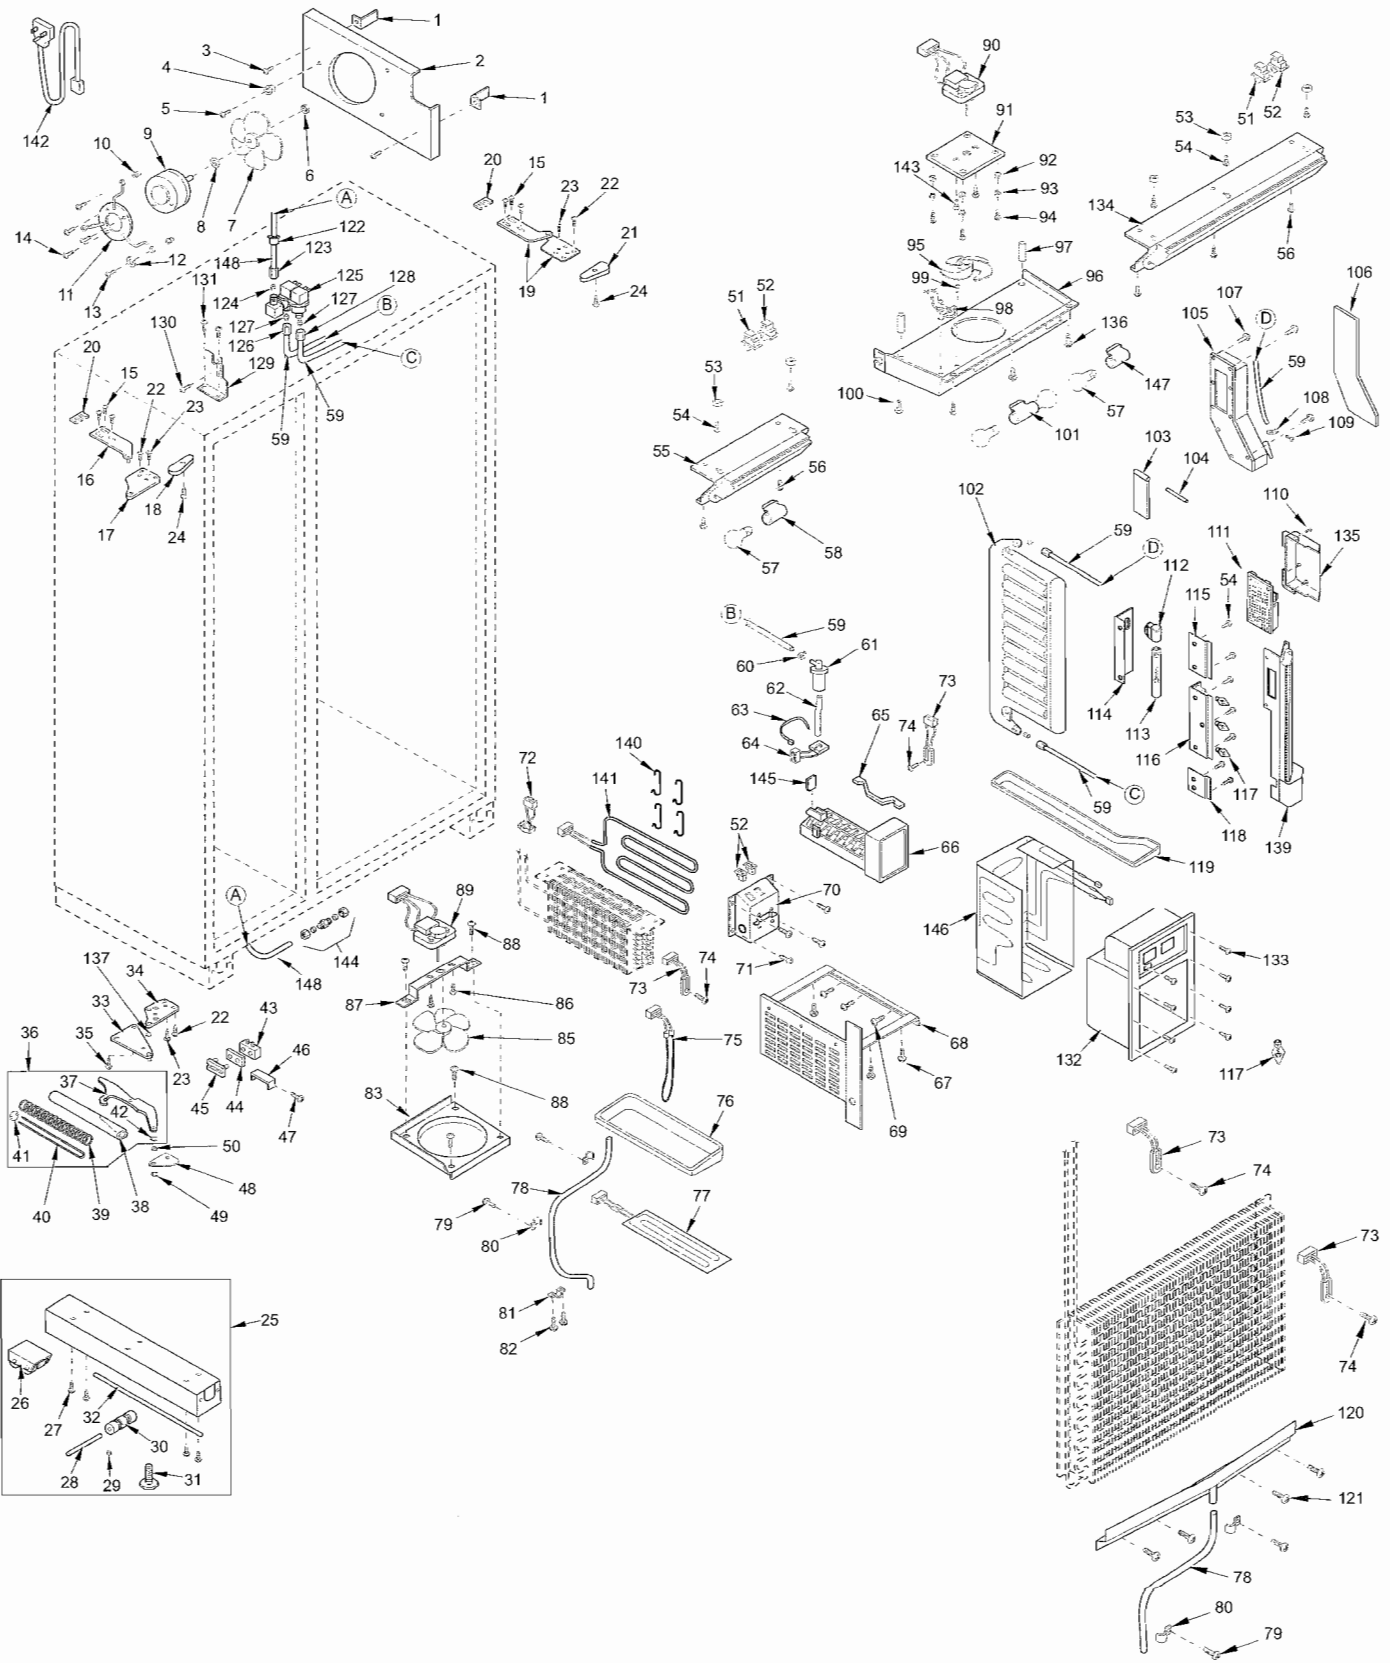

680 DOOR VIEW

**680 COSMETIC VIEW**

103- Blocking Kit  
(Not Shown)

680 MECHANICAL VIEW (1 of 2)

680 MECHANICAL VIEW (2 of 2)

**680 SEALED SYSTEM VIEW**

24 - Suction Line Drier  
(Not Shown)

690 DOOR PARTS LIST