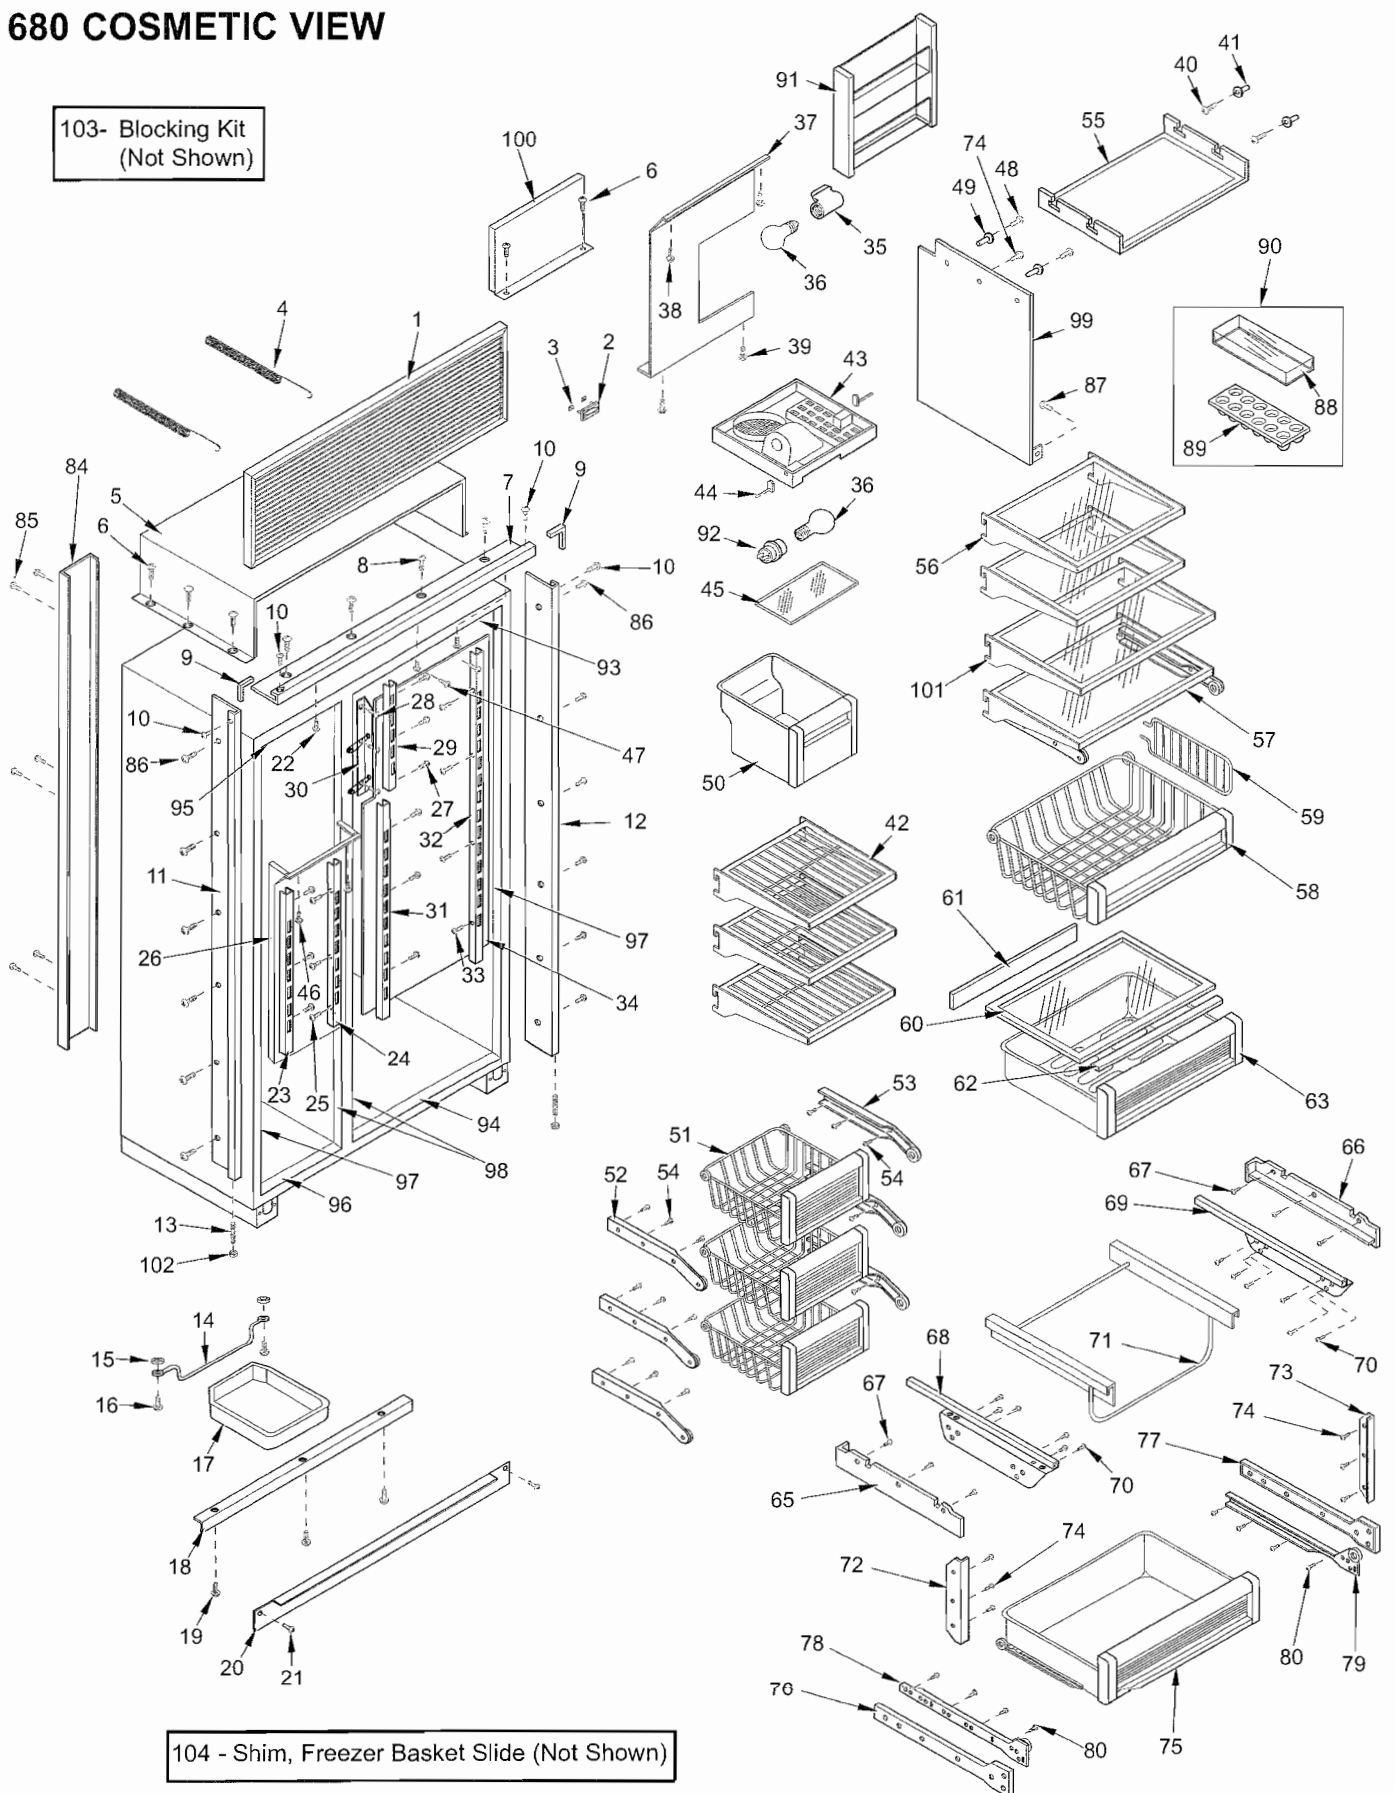

680 COSMETIC VIEW

103- Blocking Kit
(Not Shown)